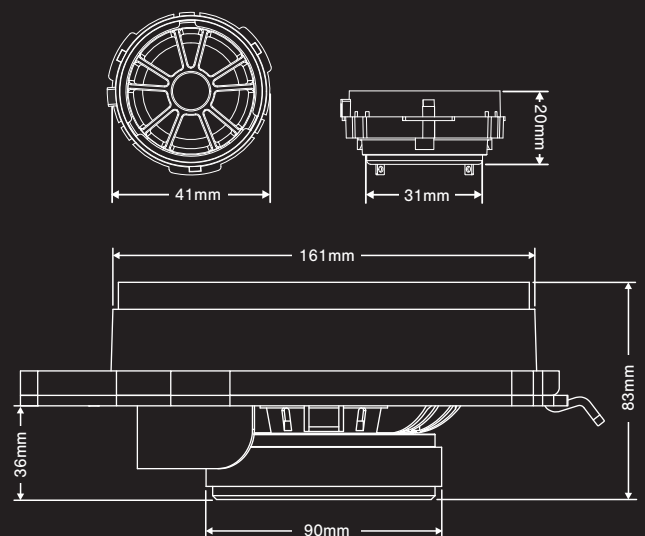

SPECIFICATIONS	
Tweeter	1" / 25mm
Woofer	6.5" / 165mm
Crossover	4.8KHz 12dB/Oct
Power RMS	100W
Power MAX	200W
Impedance	3 Ohm
Sensitivity	91dB
Freq.range	55-25000Hz