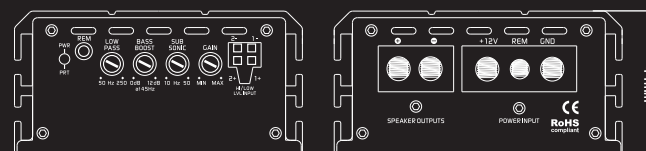

LOGISTICS

EAN barcode	7331644911081
Master Carton quantity	10 pieces

DLS Sweden, a part of Winn Scandinavia AB
www.facebook.com/dlsaudioofficial
www.dls.se | info@dls.se

PERFORMANCE