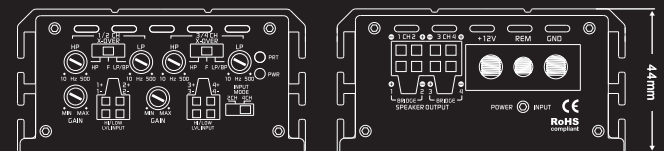

LOGISTICS

EAN barcode	7331644911074
Master Carton quantity	10 pieces

DLS Sweden, a part of Winn Scandinavia AB
www.facebook.com/dlsaudioofficial
www.dls.se | info@dls.se

PERFORMANCE