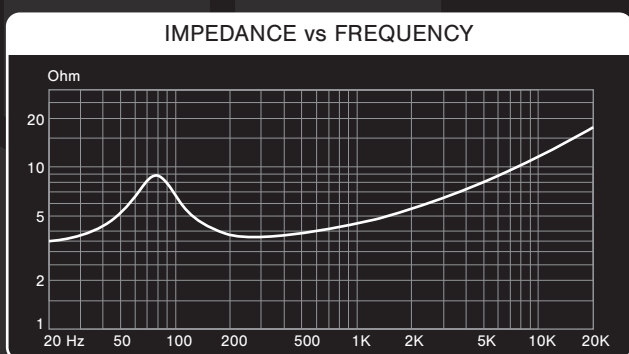

### 6.5" 2-way Coaxial Speaker

Enjoy the world of music, wherever you are. The Alive series brings you the DLS audio experience tailored to active outdoor use.

- Marine & Active sports 2-way coaxial speaker
- 6.5" / 165mm woofer with glass fiber cone
- 1" / 25mm silk dome tweeter
- High grade MKT crossover capacitor
- IP65 water protected fixed grille
- Copper wire / Kapton® former voice coil
- Glass fiber basket IP65 rated UV stable ABS
- Rubber suspension and Ferrite magnet

SPECIFICATIONS	
Tweeter	1" / 25 mm
Woofer	6.5" / 165 mm
Power RMS	80 W
Power MAX	160 W
Impedance	3 Ohm
Sensitivity	89 dB
Freq.range	60-22 000 Hz
Crossover	4800 Hz 6dB / Oct

ELECTRO-ACOUSTIC PARAMETERS	
Marine Coaxial speaker	
Re	2.6 Ohm
Fs	75 Hz
Mms	15.2 gr
Cms	0.269
Vas	5.4 L
Qts	0.78
Qes	1.15
Qms	1.99
Bl	3.96 T.m
SPL	88.7 dB 1W/1M
Sd	139cm <sup>2</sup>