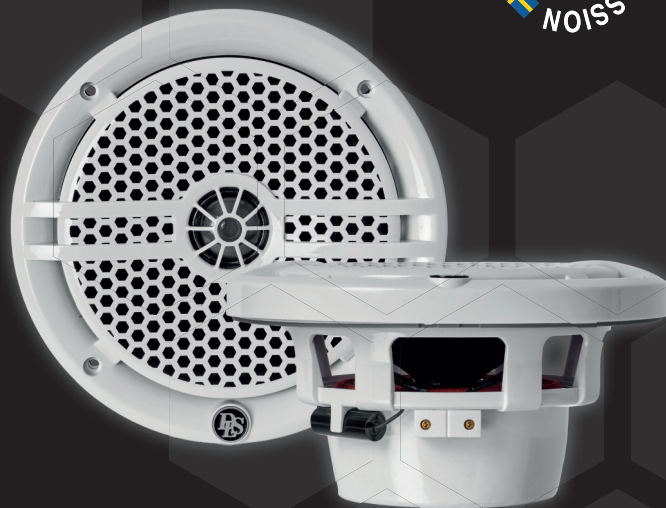

# A6XW

### 6.5" 2-way Coaxial Speaker

Enjoy the world of music, wherever you are. The Alive series brings you the DLS audio experience tailored to active outdoor use.

- Marine & Active sports 2-way coaxial speaker
- 6.5" / 165mm woofer with glass fiber cone
- 1" / 25mm silk dome tweeter
- High grade MKT crossover capacitor
- IP65 water protected fixed grille
- Copper wire / Kapton® former voice coil
- Glass fiber basket IP65 rated UV stable ABS
- Rubber suspension and Ferrite magnet

SPECIFICATIONS	
Tweeter	1" / 25 mm
Woofer	6.5" / 165 mm
Power RMS	80 W
Power MAX	160 W
Impedance	3 Ohm
Sensitivity	89 dB
Freq.range	60-22 000 Hz
Crossover	4800 Hz 6dB / Oct

ELECTRO-ACOUSTIC PARAMETERS	
Marine Coaxial speaker	
Re	2.6 Ohm
Fs	75 Hz
Mms	15.2 gr
Cms	0.269
Vas	5.4 L
Qts	0.78
Qes	1.15
Qms	1.99
Bl	3.96 T.m
SPL	88.7 dB 1W/1M
Sd	139cm <sup>2</sup>