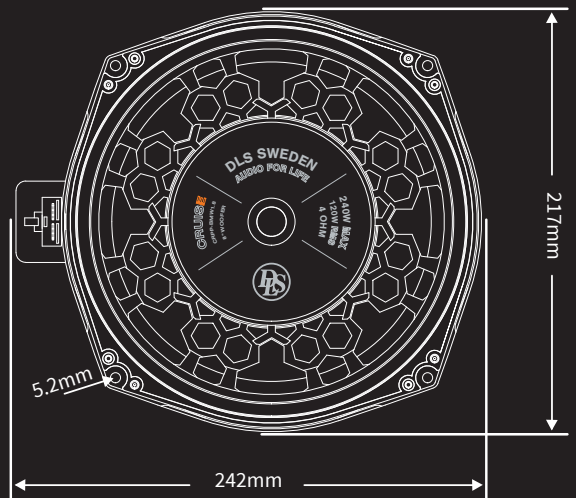

CRPP-BMW1.8

CUSTOM FIT UPGRADE

BMW - MINI

The Cruise series brings you the DLS natural sound engineered for integration. Easy to install and the perfect upgrade from your OEM system.

- Natural and musical under seat subwoofer
- Optimized moving components for low distortion
- Oversized strong magnet solution
- Accurate 8" glass fiber laminated subwoofer
- 2" CCAW voice coil
- Free Flow Hexagon protective grille
- Glass fibre reinforced ABS basket
- High sensitivity play more with less power
- Easy to install
- Detailed assembly guide included

ELECTRO-ACOUSTIC PARAMETERS	
Woofer	
Re	3.3 Ohm
Fs	45Hz
Mms	43.5g
Cms	0.28
Vas	22.63L
Qts	0.70
Qes	0.80
Qms	5.80
Bl	7.10T.m
SPL	86dB 1W/1M
Sd	240cm ²

SPECIFICATIONS	
Woofer	8" / 200mm
Power RMS	120W
Power MAX	240W
Impedance	4 Ohm
Sensitivity	86dB
Freq.range	35Hz - 500Hz