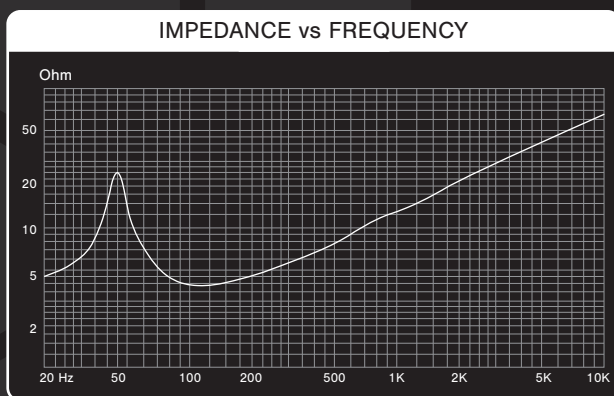

CRPP-BMW1.8

CUSTOM FIT UPGRADE

BMW - MINI

The Cruise series brings you the DLS natural sound engineered for integration. Easy to install and the perfect upgrade from your OEM system.

- Natural and musical under seat subwoofer
- Optimized moving components for low distortion
- Oversized strong magnet solution
- Accurate 8" glass fiber laminated subwoofer
- 2" CCAW voice coil
- Free Flow Hexagon protective grille
- Glass fibre reinforced ABS basket
- High sensitivity play more with less power
- Easy to install
- Detailed assembly guide included

ELECTRO-ACOUSTIC PARAMETERS	
Woofer	
Re	3.3 Ohm
Fs	45Hz
Mms	43.5g
Cms	0.28
Vas	22.63L
Qts	0.70
Qes	0.80
Qms	5.80
Bl	7.10T.m
SPL	86dB 1W/1M
Sd	240cm ²

SPECIFICATIONS	
Woofer	8" / 200mm
Power RMS	120W
Power MAX	240W
Impedance	4 Ohm
Sensitivity	86dB
Freq.range	35Hz - 500Hz