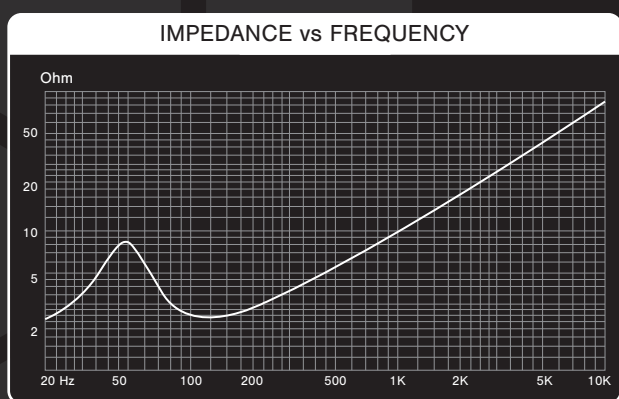

CRPP-BMW1.82

CUSTOM FIT UPGRADE

BMW - MINI

The Cruise series brings you the DLS natural sound engineered for integration. Easy to install and the perfect upgrade from your OEM system.

- Natural and musical under seat subwoofer
- Optimized moving components for low distortion
- Oversized strong magnet solution
- Accurate 8" glass fiber laminated subwoofer
- 2" CCAW voice coil
- Free Flow Hexagon protective grille
- Glass fibre reinforced ABS basket
- High sensitivity play more with less power
- Easy to install
- Detailed assembly guide included

ELECTRO-ACOUSTIC PARAMETERS	
Woofer	
Re	1.8 Ohm
Fs	45Hz
Mms	45.2g
Cms	0.28
Vas	23.34L
Qts	0.62
Qes	0.87
Qms	2.17
Bl	5.40T.m
SPL	86dB 1W/1M
Sd	240cm ²

SPECIFICATIONS	
Woofer	8" / 200mm
Power RMS	120W
Power MAX	240W
Impedance	2 Ohm
Sensitivity	86dB
Freq.range	35Hz - 500Hz