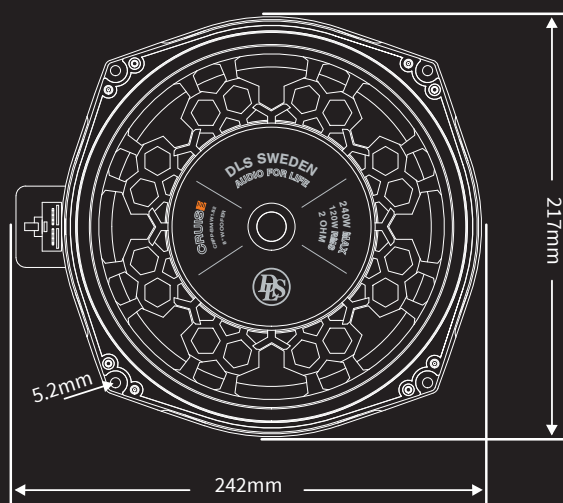

CRPP-BMW1.82

CUSTOM FIT UPGRADE

BMW - MINI

The Cruise series brings you the DLS natural sound engineered for integration. Easy to install and the perfect upgrade from your OEM system.

- Natural and musical under seat subwoofer
- Optimized moving components for low distortion
- Oversized strong magnet solution
- Accurate 8" glass fiber laminated subwoofer
- 2" CCAW voice coil
- Free Flow Hexagon protective grille
- Glass fibre reinforced ABS basket
- High sensitivity play more with less power
- Easy to install
- Detailed assembly guide included

ELECTRO-ACOUSTIC PARAMETERS	
Woofer	
Re	1.8 Ohm
Fs	45Hz
Mms	45.2g
Cms	0.28
Vas	23.34L
Qts	0.62
Qes	0.87
Qms	2.17
Bl	5.40T.m
SPL	86dB 1W/1M
Sd	240cm ²

SPECIFICATIONS	
Woofer	8" / 200mm
Power RMS	120W
Power MAX	240W
Impedance	2 Ohm
Sensitivity	86dB
Freq.range	35Hz - 500Hz