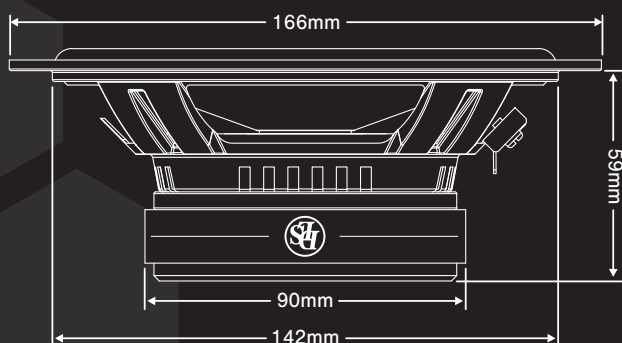

CRPP-U6.25

CUSTOM OEM UPGRADE

Universal 4 ohm kit

COMPATIBLE CAR MODELS

The Cruise universal speakers are meticulously crafted to cater to a wide range of car models that lack a defined and confined door frame for the OEM speakers. For a hassle-free installation experience, it is recommended to pair the universal speakers with an appropriate speaker adapter of your preference. Kindly visit our website to explore further information about the Cruise series and to discover the product that befits your vehicle model.

INCLUDED PRODUCTS

- 2pcs Woofers
- 2pcs Tweeters
- 2pcs Crossovers

INCLUDED IN BOX

- 16pcs Screws (12pcs M4, 4pcs M3)
- 4pcs Fork terminals
- 4pcs Flat pin connectors
- 6pcs Housing adapters (angled, surface & recessed)
- 2pcs Four-leaf clover foams for tweeter
- 4pcs Adhesive foam pads
- 2pcs Adhesive for tweeter angled adapter
- 1pc Sealing compound
- 2pcs Speaker grills
- 1pc PRY Tool
- 1pc Manual