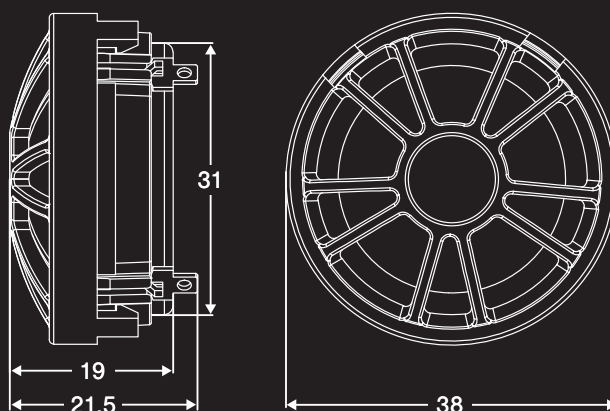

CRPP-U6.25

CUSTOM OEM UPGRADE

Universal 4 ohm kit

The Cruise series brings you the DLS natural sound engineered for integration. Easy to install and the perfect upgrade from your OEM system.

- Natural and musical 2-way component kit
- Warm character 1" soft silk dome tweeter
- Accurate 6.5" glass fibre laminated woofer
- Santoprene® rubber dust cap, minimizing cone breakup and resonances
- Optimized moving components for low distortion
- Exclusive 12dB high pass, hard wire crossover
- Non-magnetic Kapton® / copper wire voice coil
- Optimized magnet solution (Ferrite & Neodymium)
- Dual ventilation solution with increased heat transfer
- Twin terminal for easier installation
- PRY tool and multiple accessories included

SPECIFICATIONS	
Tweeter	1" / 25mm
Woofer	6.5" / 165mm
Crossover	4800 Hz 12dB/Oct
Power RMS	100W
Power MAX	200W
Impedance	4 Ohm
Sensitivity	90 dB
Freq.range	55-25 000 Hz

CRPP-U6.25

CUSTOM OEM UPGRADE

Universal 4 ohm kit