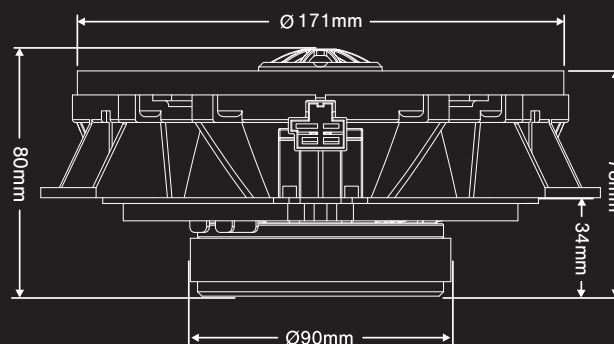

CRPP-VO1.6CX

CUSTOM FIT UPGRADE

Volvo 2007-2017

The Cruise series brings you the DLS natural sound engineered for integration. Easy to install and the perfect upgrade from your OEM system.

- Natural and musical 2-way coaxial speaker
- Optimized moving components for low distortion
- Oversized strong magnet solution
- Warm character 1" soft silk dome tweeter
- Accurate 6.5" glass fibre laminated woofer
- Audiophile 6 dB crossover with Mundorf® capacitor
- Glass fibre reinforced ABS basket
- High sensitivity, play more with less power
- Easy to install
- PRY tool and accessories included
- Detailed assembly guide included

ELECTRO-ACOUSTIC PARAMETERS	
Coaxial speaker	
Re	3.2 Ohm
Fs	70.8Hz
Mms	10.7gr
Cms	0.426
Vas	14.1L
Qts	0.92
Qes	1.05
Qms	7.0
Bl	4.37T.m
SPL	87.1dB 1W/1M
Sd	139cm ²

SPECIFICATIONS	
Tweeter	1" / 25mm
Woofer	6.5" / 165mm
Crossover	4.8KHz 6dB/Oct
Power RMS	90W
Power MAX	180W
Impedance	4 Ohm
Sensitivity	90dB
Freq.range	65-25000Hz