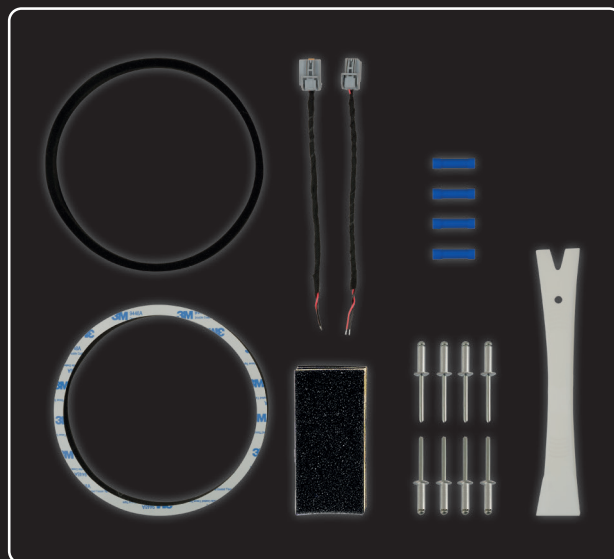

DLS Sweden, a part of Winn Scandinavia AB
www.facebook.com/dlsaudioofficial
www.dls.se | info@dls.se

CRUISE