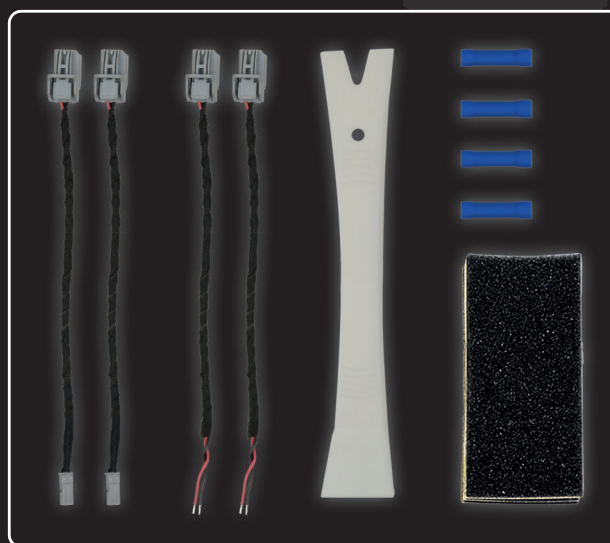

INCLUDED IN BOX

2pcs Tweeter adaptor cable bar ends (marked with TW-A)

2pcs Tweeter adaptor cable (marked with TW-B)

4pcs Adhesive foams for wrapping

4pcs Terminal crimp connectors

1pc PRY Tool

1pc Manual