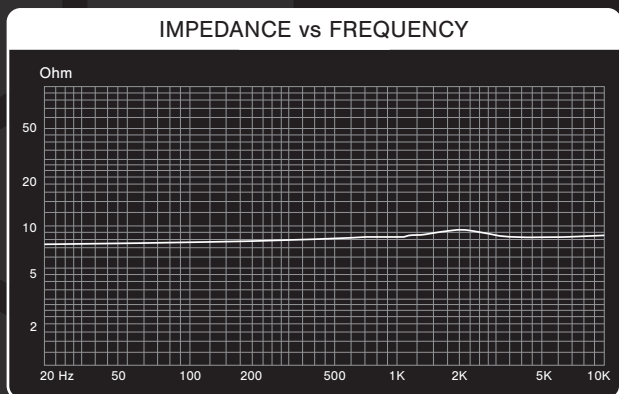

CRPP-VO2.18

CUSTOM FIT UPGRADE

Volvo 2014-Present

The Cruise series brings you the DLS natural sound engineered for integration. Easy to install and the perfect upgrade from your OEM system.

- Detailed warm character component tweeter
- Light weight natural 1" soft silk dome with transparent coating
- Internal damping pad and rear ventilated back plate, minimizing resonances
- Copper shorting cap improves distortion and inductance parameters
- High grade neodymium magnet for higher sensitivity
- Exclusive 12dB high pass, hard wire crossover
- High-End Mundorf Mcap® capacitors
- 4dB L-pad attenuation possibility with high grade MOX resistors
- Air core copper wire coil
- Easy to install
- PRY tool and accessories included
- Detailed assembly guide included

| SPECIFICATIONS | |
|----------------|---------------|
| Tweeter | 1" / 25mm |
| Power RMS | 50 W |
| Power MAX | 100W |
| Impedance | 8 Ohm |
| Sensitivity | 94dB 1W/1M |
| Freq.range | 2000-25000Hz |
| Crossover | 4800Hz / 12dB |