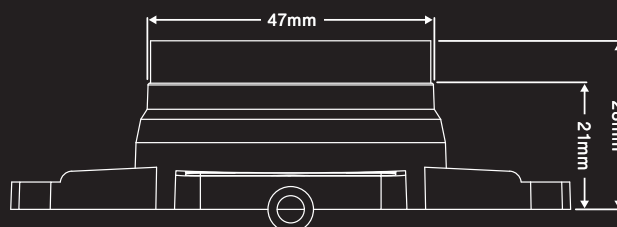

ELECTRO-ACOUSTIC PARAMETERS	
Tweeter	
Re	7.2 Ohm
Fs	1950 Hz
SPL	94dB 1W/1M