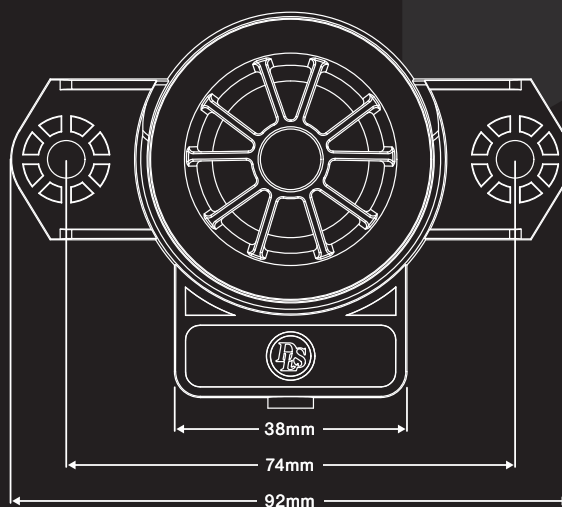

CRPP-VO2.18

CUSTOM FIT UPGRADE

Volvo 2014-Present

The Cruise series brings you the DLS natural sound engineered for integration. Easy to install and the perfect upgrade from your OEM system.

- Detailed warm character component tweeter
- Light weight natural 1" soft silk dome with transparent coating
- Internal damping pad and rear ventilated back plate, minimizing resonances
- Copper shorting cap improves distortion and inductance parameters
- High grade neodymium magnet for higher sensitivity
- Exclusive 12dB high pass, hard wire crossover
- High-End Mundorf Mcap® capacitors
- 4dB L-pad attenuation possibility with high grade MOX resistors
- Air core copper wire coil
- Easy to install
- PRY tool and accessories included
- Detailed assembly guide included

| SPECIFICATIONS | |
|----------------|---------------|
| Tweeter | 1" / 25mm |
| Power RMS | 50 W |
| Power MAX | 100W |
| Impedance | 8 Ohm |
| Sensitivity | 94dB 1W/1M |
| Freq.range | 2000-25000Hz |
| Crossover | 4800Hz / 12dB |