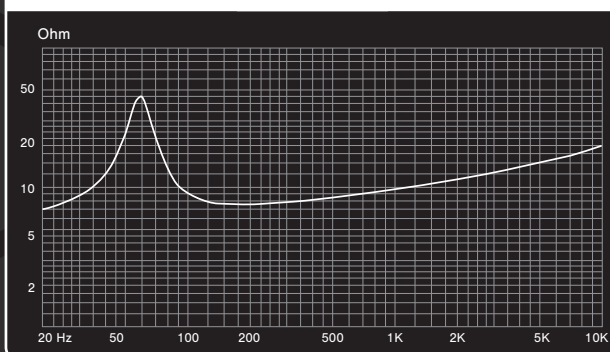

CRPP-VO2.48

CUSTOM FIT UPGRADE

Volvo 2014-Present

The Cruise series brings you the DLS natural sound engineered for integration. Easy to install and the perfect upgrade from your OEM system.

- Natural & musical sounding component midrange
- Optimized moving components for low distortion
- Oversized strong neodymium magnet solution
- Accurate 4" glass fibre laminated woofer
- Non-magnetic Kapton® / copper wire voice coil
- Glass fibre reinforced ABS basket
- High sensitivity, play more with less power
- Easy to install
- PRY tool and accessories included
- Detailed assembly guide included

ELECTRO-ACOUSTIC PARAMETERS

| Woofer | |
|--------|-------------------|
| Re | 7.2 Ohm |
| Fs | 97.5Hz |
| Mms | 5.55gr |
| Cms | 0.436 |
| Vas | 1.90L |
| Qts | 0.76 |
| Qes | 0.96 |
| Qms | 3.67 |
| Bl | 5.18T.m |
| SPL | 87dB 1W/1M |
| Sd | 54cm ² |

SPECIFICATIONS

| | |
|-------------|------------|
| Woofer | 4" / 100mm |
| Power RMS | 60W |
| Power MAX | 120W |
| Impedance | 8 Ohm |
| Sensitivity | 87dB 1W/1M |
| Freq.range | 80-8000Hz |

IMPEDANCE vs FREQUENCY