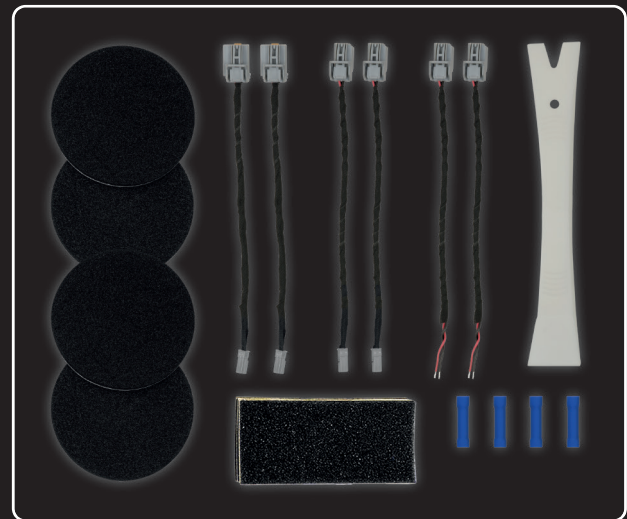

INCLUDED IN BOX

2pcs Midrange adaptor cable (marked with MID-A)

2pcs Midrange adaptor cable (marked with MID-B)

2pcs Midrange adaptor cable bar ends (marked with MID-C)

4pcs Adhesive foam rings (102x4mm)

4pcs Adhesive foams for wrapping

4pcs Terminal crimp connectors

1pc PRY Tool

1pc Manual