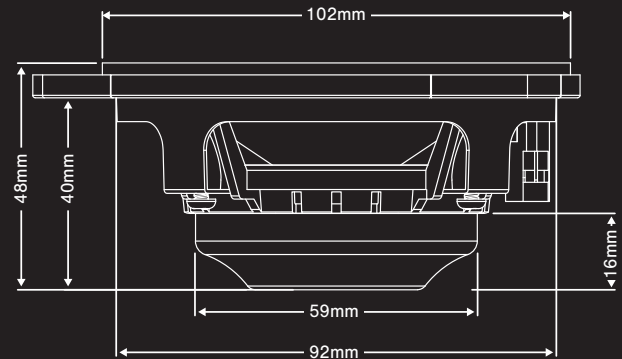

ELECTRO-ACOUSTIC PARAMETERS

| Woofer | |
|--------|-------------------|
| Re | 7.2 Ohm |
| Fs | 97.5Hz |
| Mms | 5.55gr |
| Cms | 0.436 |
| Vas | 1.90L |
| Qts | 0.76 |
| Qes | 0.96 |
| Qms | 3.67 |
| Bl | 5.18T.m |
| SPL | 87dB 1W/1M |
| Sd | 54cm ² |

SPECIFICATIONS

| | |
|-------------|------------|
| Woofer | 4" / 100mm |
| Power RMS | 60W |
| Power MAX | 120W |
| Impedance | 8 Ohm |
| Sensitivity | 87dB 1W/1M |
| Freq.range | 80-8000Hz |

IMPEDANCE vs FREQUENCY