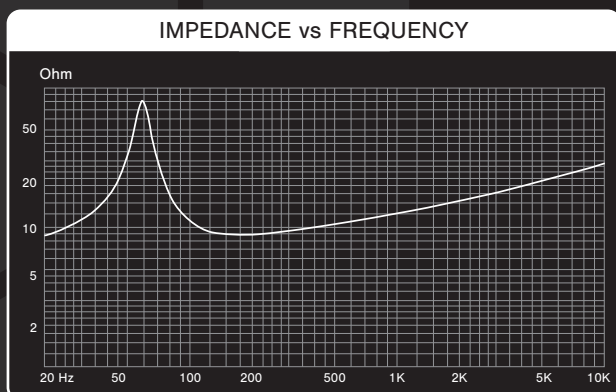

CRPP-VO2.68

CUSTOM FIT UPGRADE

Volvo 2014-Present

The Cruise series brings you the DLS natural sound engineered for integration. Easy to install and the perfect upgrade from your OEM system.

- Natural & musical sounding component woofer
- Optimized moving components for low distortion
- Oversized strong magnet solution
- Accurate 6.5" glass fibre laminated woofer
- Non-magnetic Kapton® / copper wire voice coil
- Glass fibre reinforced ABS basket
- High sensitivity, play more with less power
- Easy to install
- PRY tool and accessories included
- Detailed assembly guide included

ELECTRO-ACOUSTIC PARAMETERS	
Woofer	
Re	7.9 Ohm
Fs	59.1Hz
Mms	15.4gr
Cms	0.471
Vas	12.91L
Qts	0.62
Qes	0.69
Qms	6.132
Bl	7.71T.m
SPL	87.7dB 1W/1M
Sd	139cm ²

SPECIFICATIONS	
Woofer	6.5" / 165mm
Power RMS	100W
Power MAX	200W
Impedance	8 Ohm
Sensitivity	87.7dB 1W/1M
Freq.range	55-5000Hz