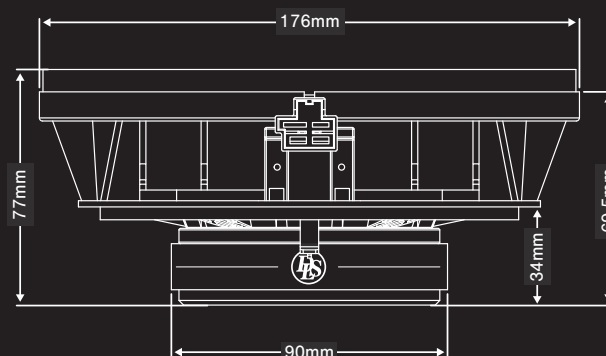

CRPP-VO2.68

CUSTOM FIT UPGRADE

Volvo 2014-Present

The Cruise series brings you the DLS natural sound engineered for integration. Easy to install and the perfect upgrade from your OEM system.

- Natural & musical sounding component woofer
- Optimized moving components for low distortion
- Oversized strong magnet solution
- Accurate 6.5" glass fibre laminated woofer
- Non-magnetic Kapton® / copper wire voice coil
- Glass fibre reinforced ABS basket
- High sensitivity, play more with less power
- Easy to install
- PRY tool and accessories included
- Detailed assembly guide included

ELECTRO-ACOUSTIC PARAMETERS	
Woofer	
Re	7.9 Ohm
Fs	59.1Hz
Mms	15.4gr
Cms	0.471
Vas	12.91L
Qts	0.62
Qes	0.69
Qms	6.132
Bl	7.71T.m
SPL	87.7dB 1W/1M
Sd	139cm ²

SPECIFICATIONS	
Woofer	6.5" / 165mm
Power RMS	100W
Power MAX	200W
Impedance	8 Ohm
Sensitivity	87.7dB 1W/1M
Freq.range	55-5000Hz