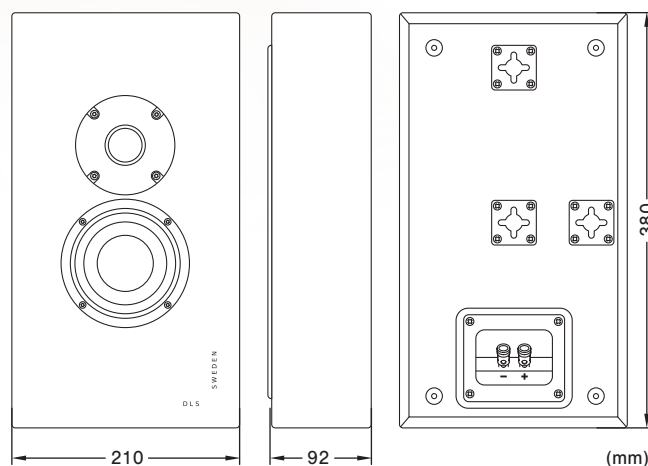

DLS Sweden, a part of Winn Scandinavia AB
www.facebook.com/dlsaudioofficial
www.dls.se | info@dls.se

HOME