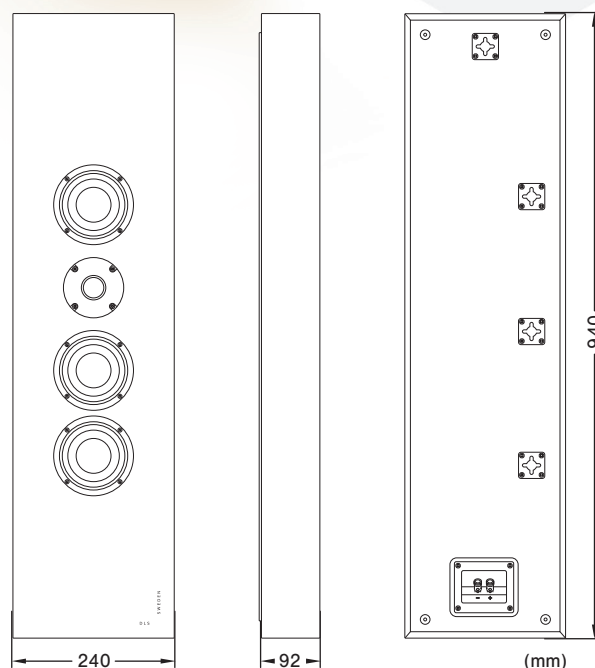

SPECIFICATIONS	
Component	2,5-way bass reflex speaker
Type	On-wall
Available colors	Matte White & Satin Black
Woofer	1x140mm kevlar woofer
Midrange	2x140mm kevlar midrange
Tweeter	1x30mm soft dome tweeter
Impedance	4 Ohm
Sensitivity	90dB 1W/1M
Recommended amp. power	30 - 200 W
Frequency response	58 - 25000 Hz
Weight	11,1 kg / piece

LOGISTICS	
EAN barcode	7331644678304 / 7331644679561
Master Carton quantity	1 pair