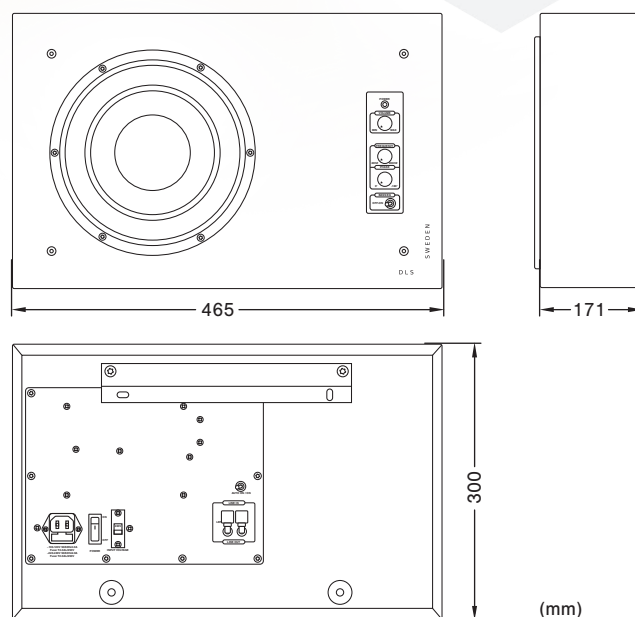

DLS Sweden, a part of Winn Scandinavia AB
www.facebook.com/dlsaudioofficial
www.dls.se | info@dls.se

HOME