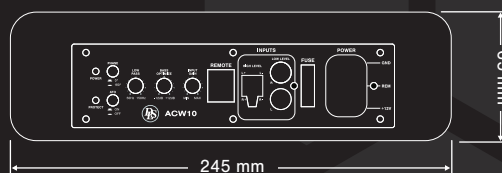

ACW10

CLASSIC DLS MUSICALITY

ACTIVE SLIM 10" SUBWOOFER

The Reference series is developed for real music lovers. Filled with innovative solutions, delivering a warm and embracing sound.

- Probably the best under seat BASS in the world.
- Our bass optimize control allows you to tune the ACW10 for ultralow bass and the ultimate extra kick via Q-matched -12dB/+12dB range.
- New designed remote control with steel case and detent potentiometer, for easy operation.
- Perfect High-End upgrade to OEM systems, with the ATO (Auto Turn On) function.
- Full die-cast aluminum housing with a subtle matt black coating.

SPECIFICATIONS

Size	10" / 250mm
RMS Power	200W
MAX Power	450W
THD	Max < 0.4%
Signal-to-noise ratio	>90 dB
Frequency response	30 Hz-150 Hz
Input sensitivity, high level	0.9 V
Input sensitivity, low level	300 mV
Bass Optimize	-12 dB / +12 dB
Low Pass Filter	50 Hz-150 Hz
Subsonic Filter	30 Hz
Fuse rating	25 A