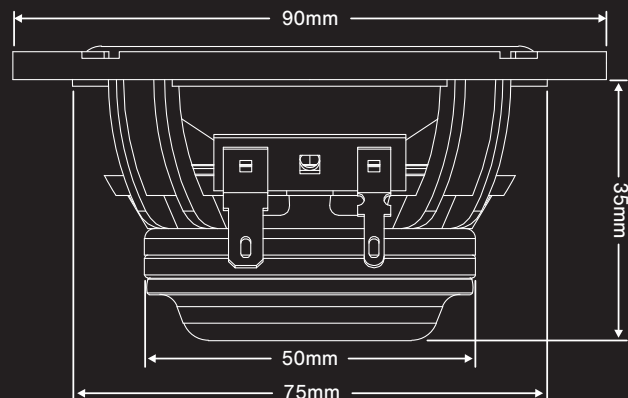

RC3

CLASSIC DLS MUSICALITY

3" 2-way Coaxial Speaker

The Reference series is developed for real music lovers. Filled with innovative solutions, delivering a warm and embracing sound.

- Reference classic 2-way coaxial
- Natural voicing 3" woofer with coated wood fibre cone
- Warm character 0.5" soft silk dome tweeter
- Nomex® / NBR components for low distortion
- Copper shorting cap improves distortion and inductance performance
- Non-magnetic Kapton® / copper wire voice coil
- Optimized high grade neo magnet
- Ventilation solution with increased heat transfer
- Anti-resonating aluminium basket
- Crossovers & Hex grills included

SPECIFICATIONS	
Tweeter	0.5" / 13mm
Woofer	3" / 70mm
Crossover	4.8KHz 12dB/Oct
Power RMS	50W
Power MAX	100W
Impedance	4 Ohm
Sensitivity	86.1dB
Freq.range	100-23000Hz

ELECTRO-ACOUSTIC PARAMETERS	
Coaxial speaker	
Re	3.2 Ohm
Fs	116Hz
Mms	2.6gr
Cms	0.72
Vas	1.0L
Qts	0.53
Qes	0.58
Qms	6.91
Bl	3.2T.m
SPL	86.1 dB 1W/1M
Sd	29cm ²