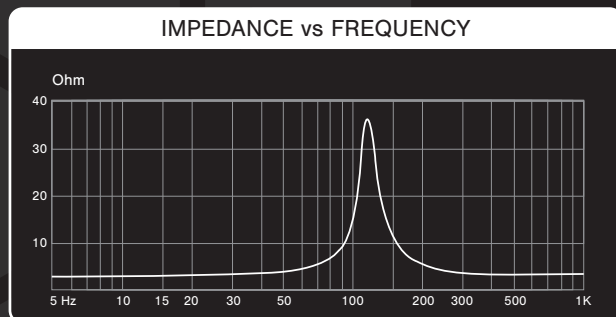

RC3

CLASSIC DLS MUSICALITY

3" 2-way Coaxial Speaker

The Reference series is developed for real music lovers. Filled with innovative solutions, delivering a warm and embracing sound.

- Reference classic 2-way coaxial
- Natural voicing 3" woofer with coated wood fibre cone
- Warm character 0.5" soft silk dome tweeter
- Nomex® / NBR components for low distortion
- Copper shorting cap improves distortion and inductance performance
- Non-magnetic Kapton® / copper wire voice coil
- Optimized high grade neo magnet
- Ventilation solution with increased heat transfer
- Anti-resonating aluminium basket
- Crossovers & Hex grills included

SPECIFICATIONS	
Tweeter	0.5" / 13mm
Woofer	3" / 70mm
Crossover	4.8KHz 12dB/Oct
Power RMS	50W
Power MAX	100W
Impedance	4 Ohm
Sensitivity	86.1dB
Freq.range	100-23000Hz

ELECTRO-ACOUSTIC PARAMETERS	
Coaxial speaker	
Re	3.2 Ohm
Fs	116Hz
Mms	2.6gr
Cms	0.72
Vas	1.0L
Qts	0.53
Qes	0.58
Qms	6.91
Bl	3.2T.m
SPL	86.1 dB 1W/1M
Sd	29cm ²