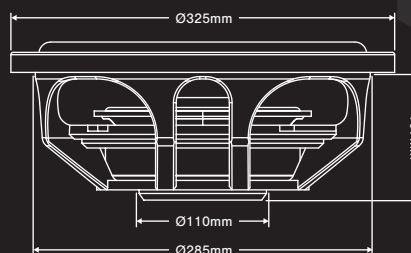

SPECIFICATIONS	
Size	12" / 300mm
Impedance	2+2 Ohm
RMS Power	600W
MAX Power	1200W
Sensitivity	87.5dB 1W/1M
Voice coil size	2.5" / 63.5mm
Voice coil material	4-layer copper voice coil / TIL former
Cone material	Sandwich Composite PP dust cap
Magnet	65oz Ferrite
Frequency range	25Hz-500Hz
Weight	7.1kg

PARAMETERS	
Fs	29Hz
Re	3.8 (1.9+1.9) Ohm
Qms	5.601
Qes	0.452
Qts	0.418
Cms	0.165mm/N
Mms	178.5g
Bl	21.7
Vas	67.2L
Sd	530.9cm²
Xmax	± 11mm
Vd	2.9L

SEALED ENCLOSURE	
Volume	20-33L
Volume	0.71-1.17Cu ft
Qtc	0.829-0.707
F3	54-51Hz

VENTED ENCLOSURE	
Volume	42L
Volume	1.48Cu ft
Fb	42Hz
F3	39Hz
Port	4" / 104mm
Port length	12.8" / 325mm