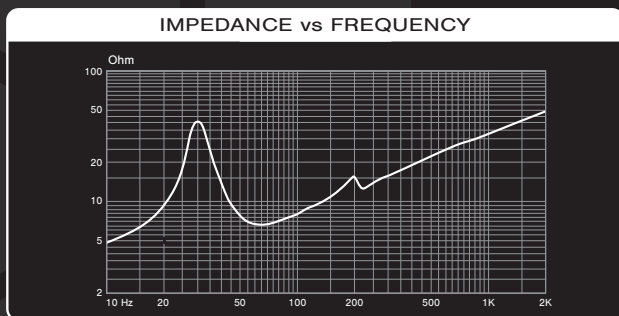

SPECIFICATIONS	
Size	12" / 300mm
Impedance	2+2 Ohm
RMS Power	600W
MAX Power	1200W
Sensitivity	87.5dB 1W/1M
Voice coil size	2.5" / 63.5mm
Voice coil material	4-layer copper voice coil / TIL former
Cone material	Sandwich Composite PP dust cap
Magnet	65oz Ferrite
Frequency range	25Hz-500Hz
Weight	7.1kg

PARAMETERS	
Fs	29Hz
Re	3.8 (1.9+1.9) Ohm
Qms	5.601
Qes	0.452
Qts	0.418
Cms	0.165mm/N
Mms	178.5g
Bl	21.7
Vas	67.2L
Sd	530.9cm²
Xmax	± 11mm
Vd	2.9L

SEALED ENCLOSURE	
Volume	20-33L
Volume	0.71-1.17Cu ft
Qtc	0.829-0.707
F3	54-51Hz

VENTED ENCLOSURE	
Volume	42L
Volume	1.48Cu ft
Fb	42Hz
F3	39Hz
Port	4" / 104mm
Port length	12.8" / 325mm